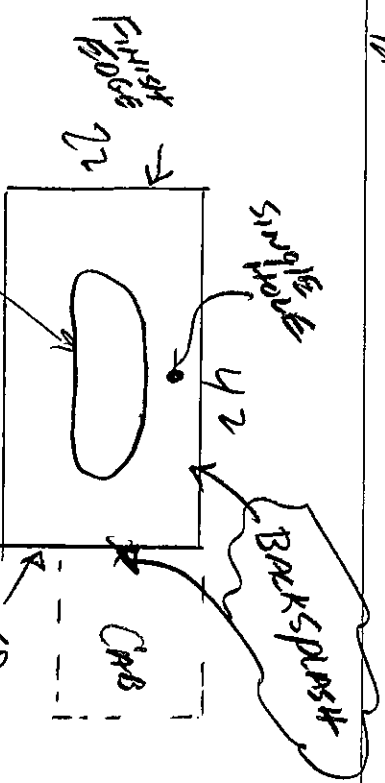

NO
BACK SPLASH

EXPOSED
END

KIT
VANITY

SEMI RECESSED
DECKING 1456-CWH
24x15