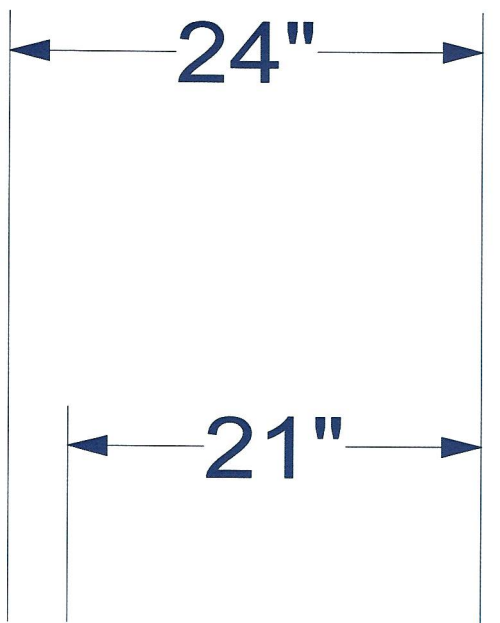

All dimensions size designations given are subject to verification on job site and adjustment to fit job conditions.

Amanda Barlow
East Coast Lumber
KitchenBath Designer
Direct Line 6033621118
abarlow@eclumber.com

This is an original design and must not be released or copied unless applicable fee has been paid or job order placed.

Designed: 5/7/2019
Printed: 5/7/2019