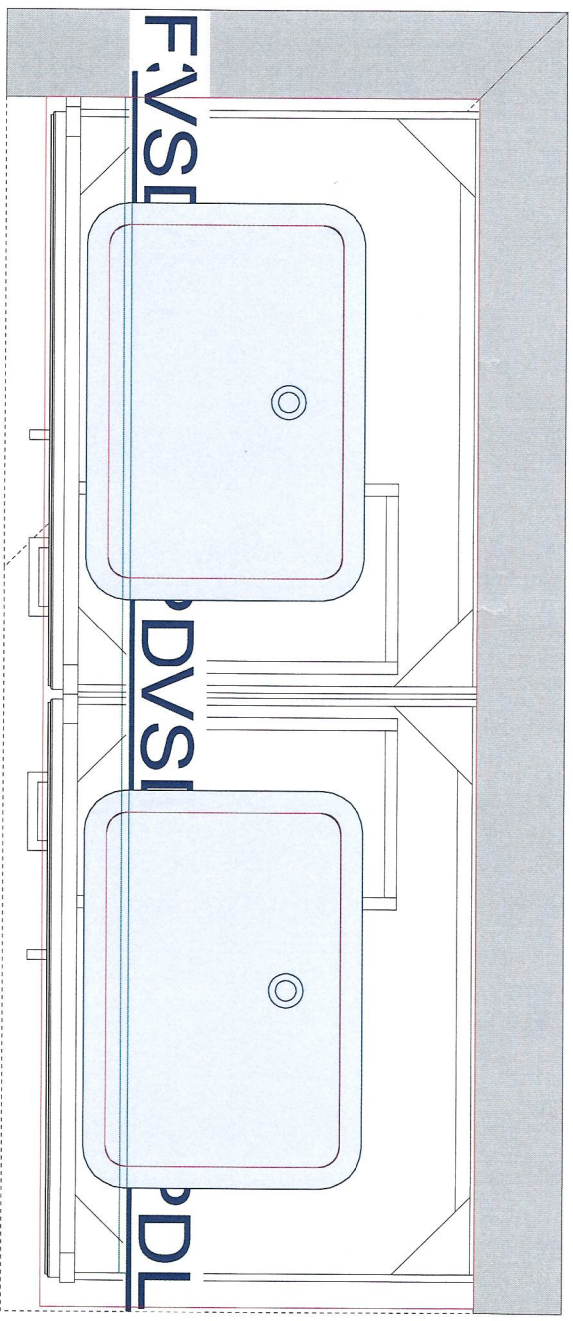

All dimensions size designations given are subject to verification on job site and adjustment to fit job conditions.

Hardjosuwito - kids bathroom

Amanda Barlow
 East Coast Lumber
 KitchenBath Designer
 Direct Line 6033621118
 abarlow@eelumber.com

This is an original design and must not be released or copied unless applicable fee has been paid or job order placed.

Designed: 5/7/2019
 Printed: 5/7/2019

All Drawing #: 1 No Scale.

All dimensions size designations given are subject to verification on job site and adjustment to fit job conditions.