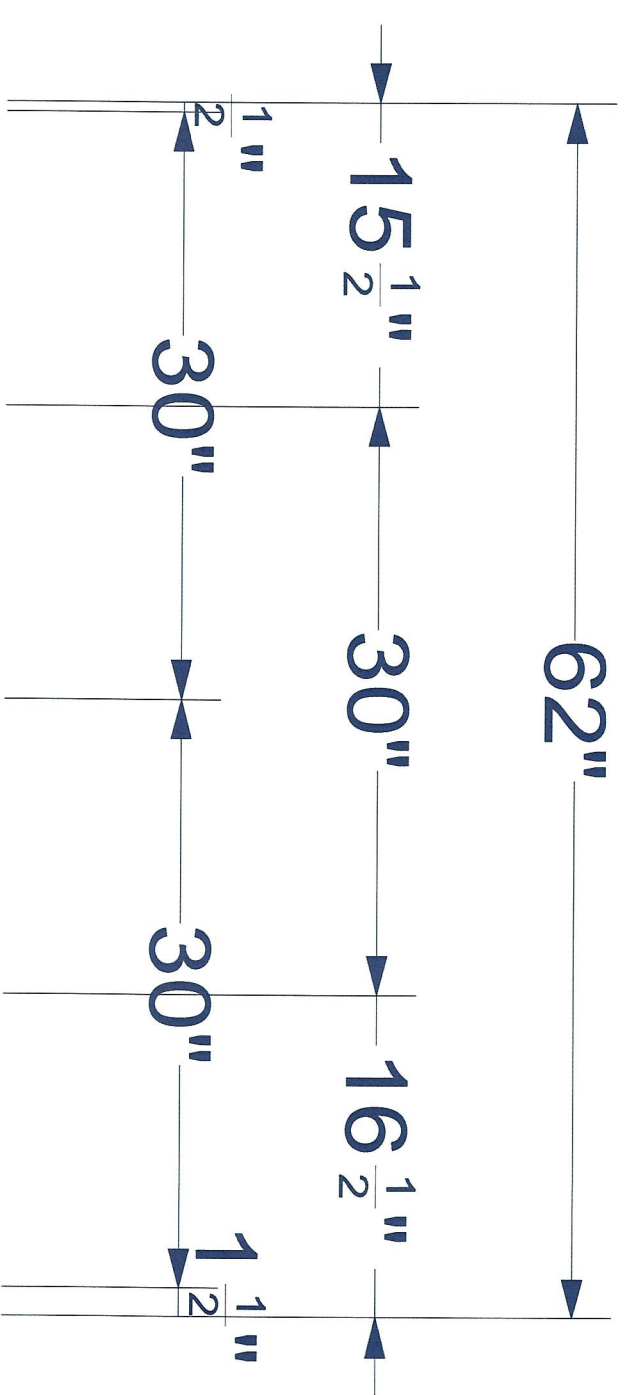

All dimensions size designations given are subject to verification on job site and adjustment to fit job conditions.

Hardjosuwito - kids bathroom

Amanda Barlow
 East Coast Lumber
 KitchenBath Designer
 Direct Line 6033621118
 abarlow@eelumber.com

This is an original design and must not be released or copied unless applicable fee has been paid or job order placed.

Designed: 5/7/2019
 Printed: 5/7/2019

All Drawing #: 1 No Scale.

All dimensions size designations given are subject to verification on job site and adjustment to fit job conditions.