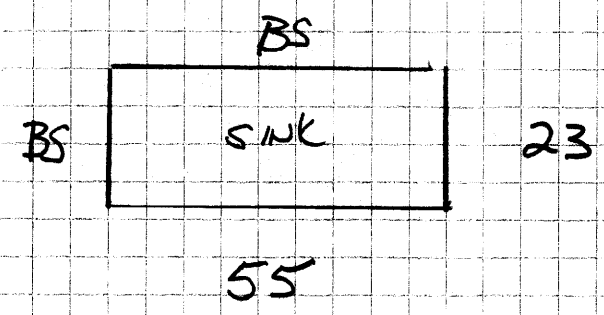

EMAIL: LMRMI@  
COMCAST.NET

LPM CONSTRUCTION 603 329 5099  
WILKINSON JOB - HAMPSHIRE  
NEED CAMBIA ELLA  
VANITY TOPS

FULL BATH  
Kohler Ladena 12" x 18"  
CUTOUT  
22 x 36" VANITY  
DRILL FOR FAUCET

MASTER BATH  
Kohler Ladena Sink  
12 x 18  
CUTOUT  
22 x 54 VANITY  
DRILL FOR FAUCET

<sup>o</sup>  
PENCIL EDGE