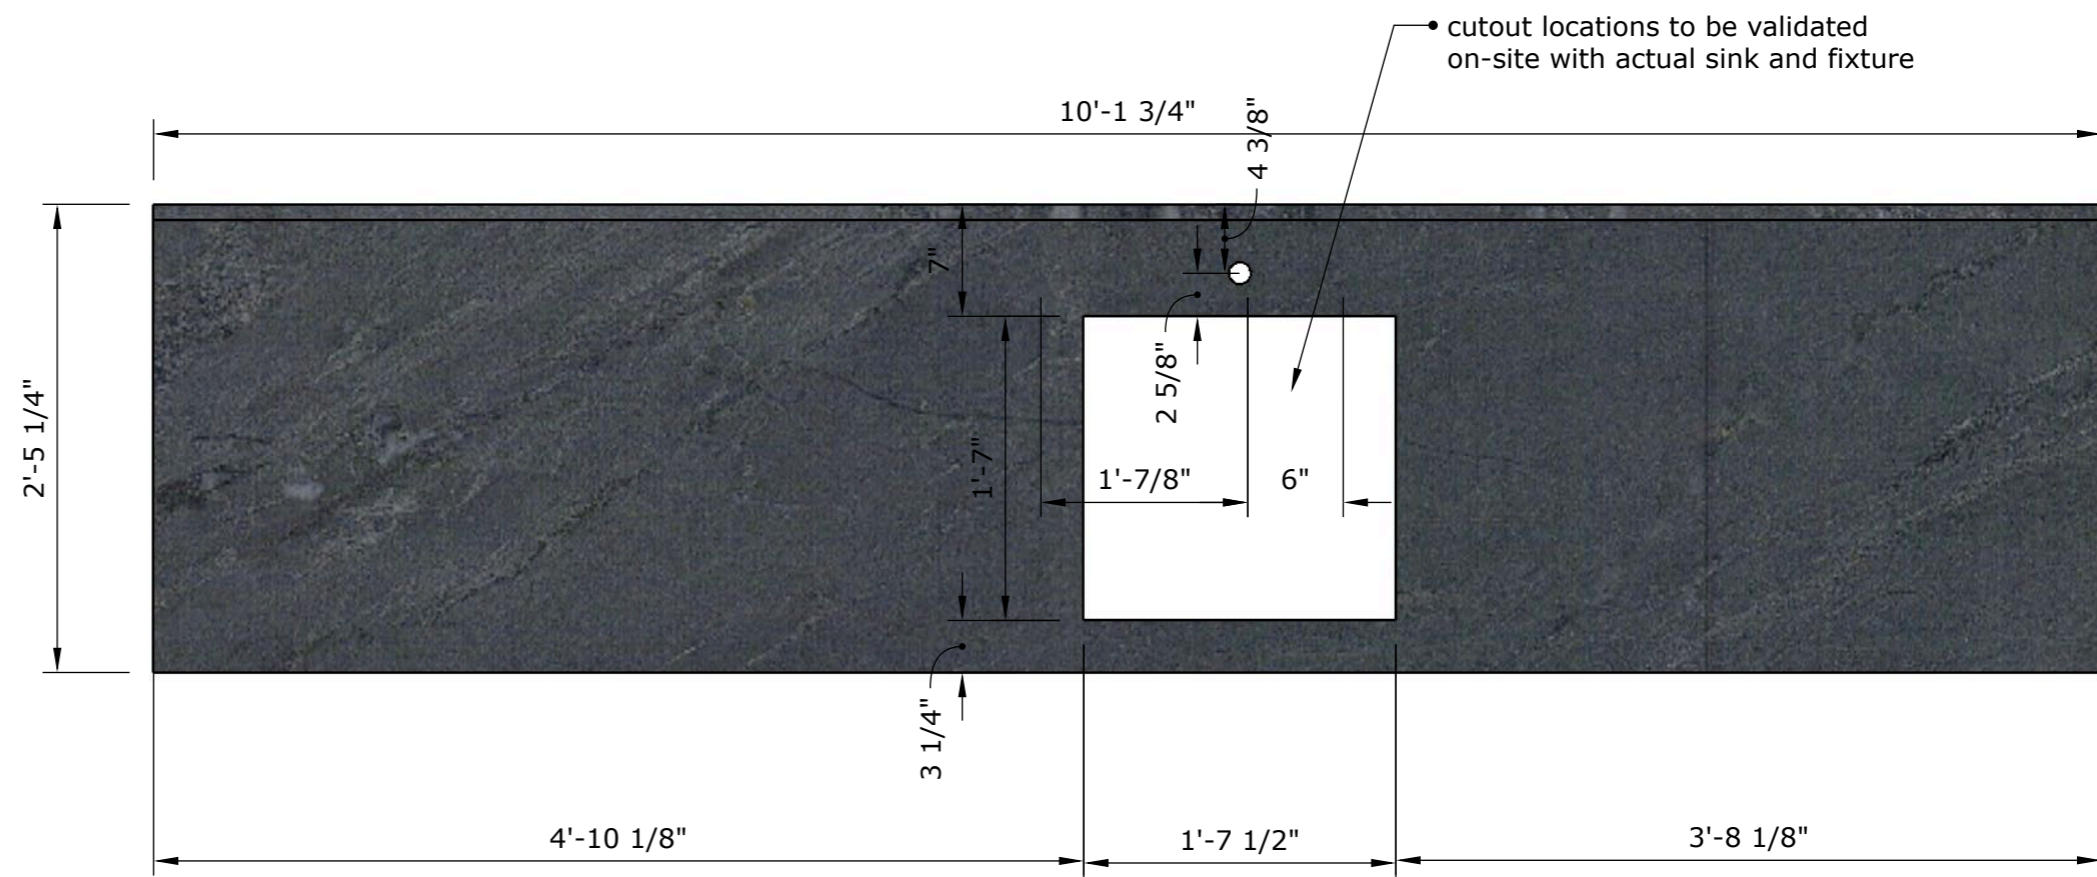

**2021\_05\_20 bar counter layout drawings**

Date Created: May 5, 2021

Date Modified: May 28, 2021

**2021\_05\_20 bar counter layout drawings**

Date Created: May 5, 2021  
Date Modified: May 28, 2021

**SCALE: 1" = 1' WHEN PRINTED TO 11x17**