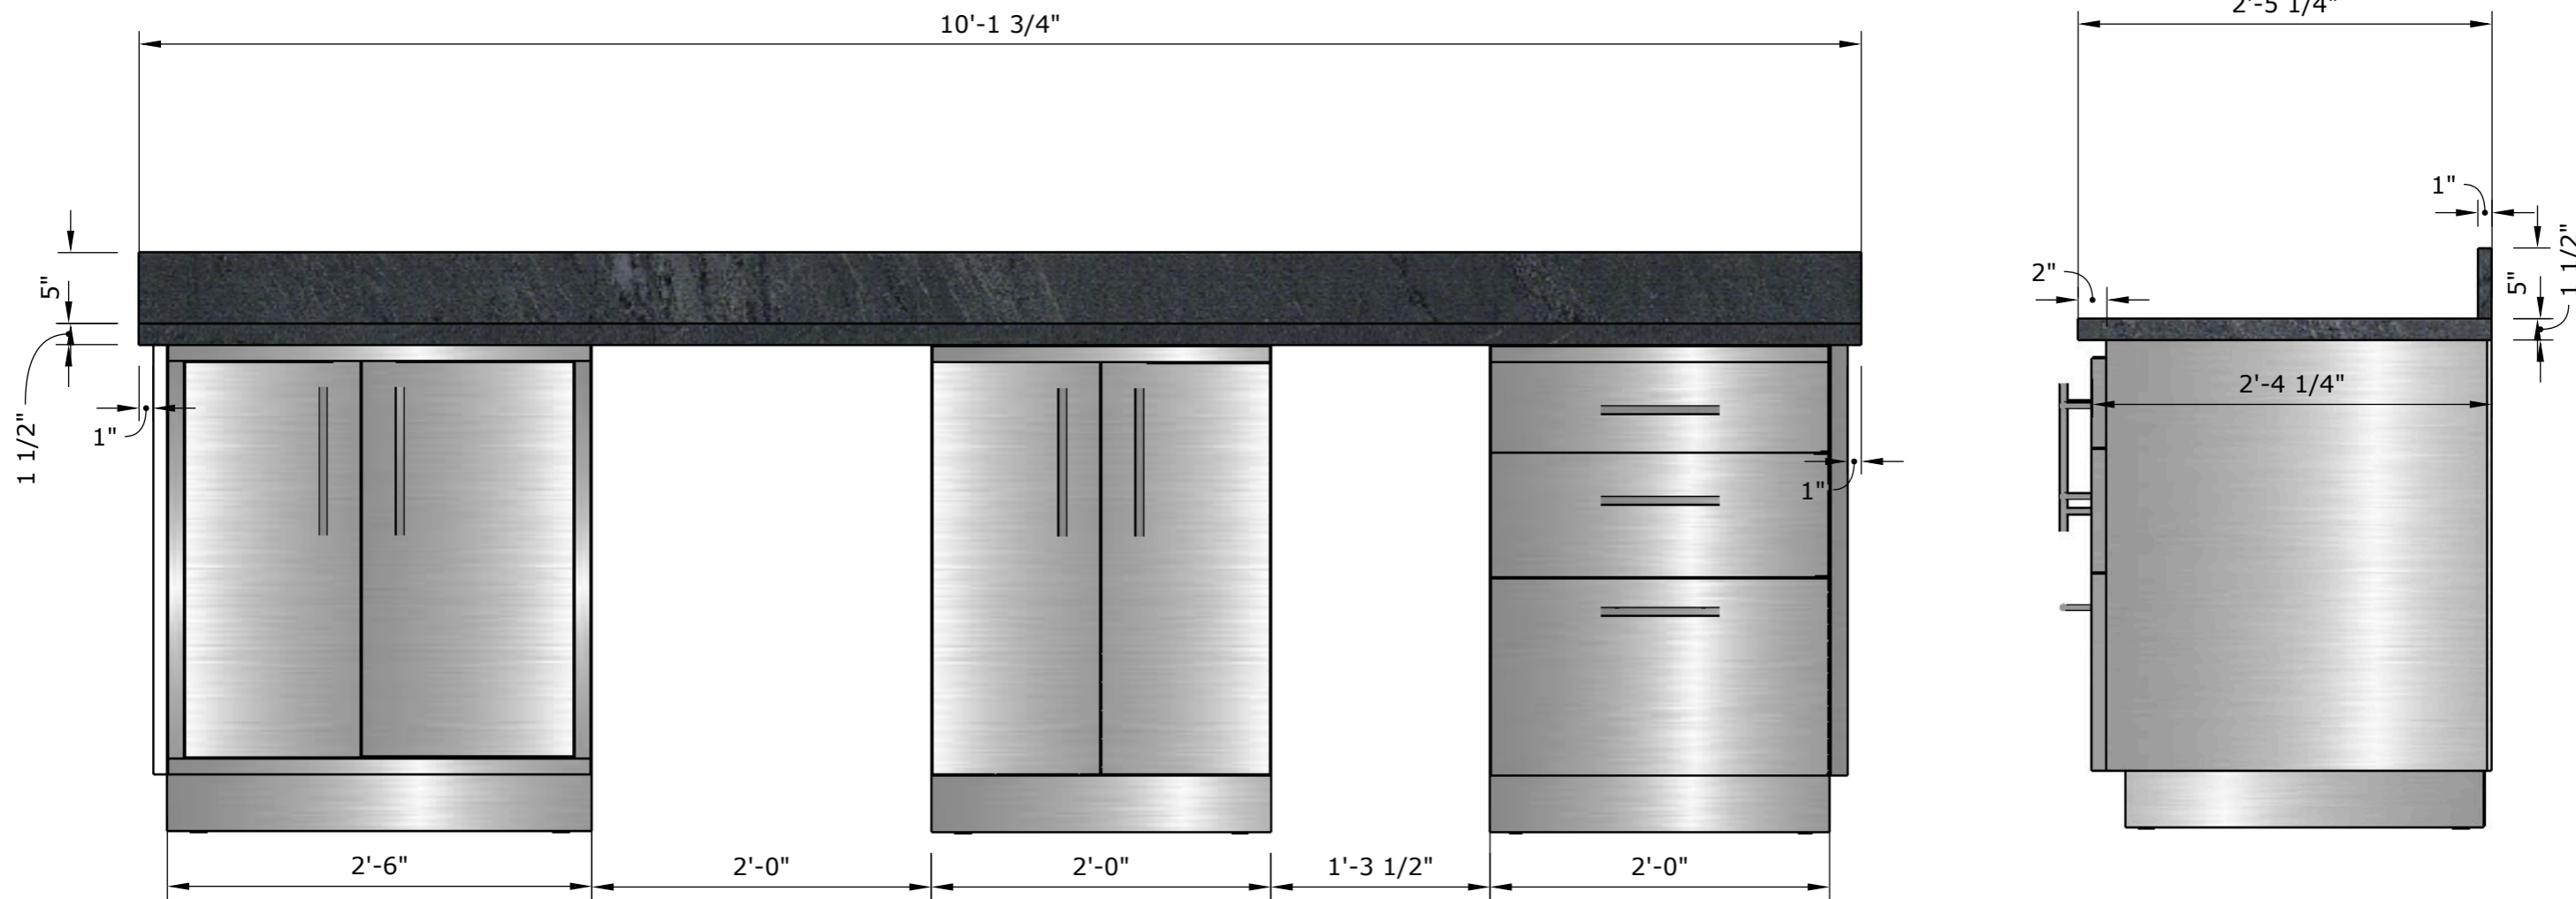

**2021\_05\_20 bar counter layout drawings**

Date Created: May 5, 2021

Date Modified: May 28, 2021

**2021\_05\_20 bar counter layout drawings**

Date Created: May 5, 2021  
Date Modified: May 28, 2021

**SCALE: 1" = 1' WHEN PRINTED TO 11x17**