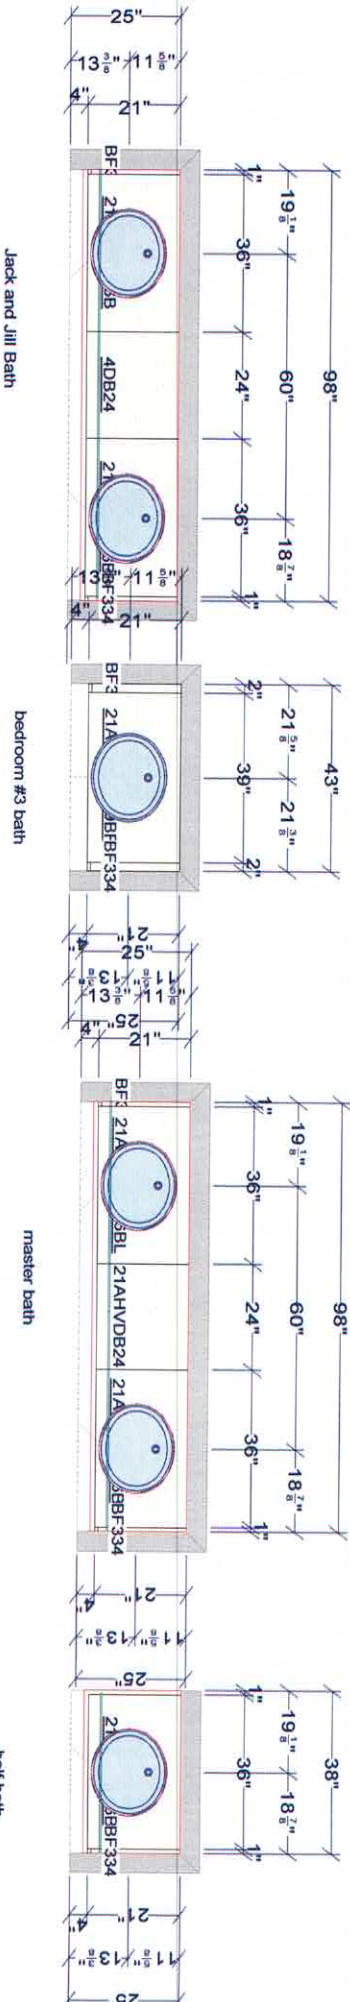

All dimensions - size designations given are subject to verification on job site and adjustment to fit job conditions.

This is an original design and must not be released or copied unless applicable fee has been paid or job order placed.

Designed: 4/28/2021
Printed: 5/27/2021

shari beique

All

Drawing #: 1 No Scale.

All dimensions size designations given are subject to verification on job site and adjustment to fit job conditions.

This is an original design and must not be released or copied unless applicable fee has been paid or job order placed.

Designed: 5/10/2021
Printed: 5/27/2021

shari beige baths

All

Drawing #: 1 No Scale.