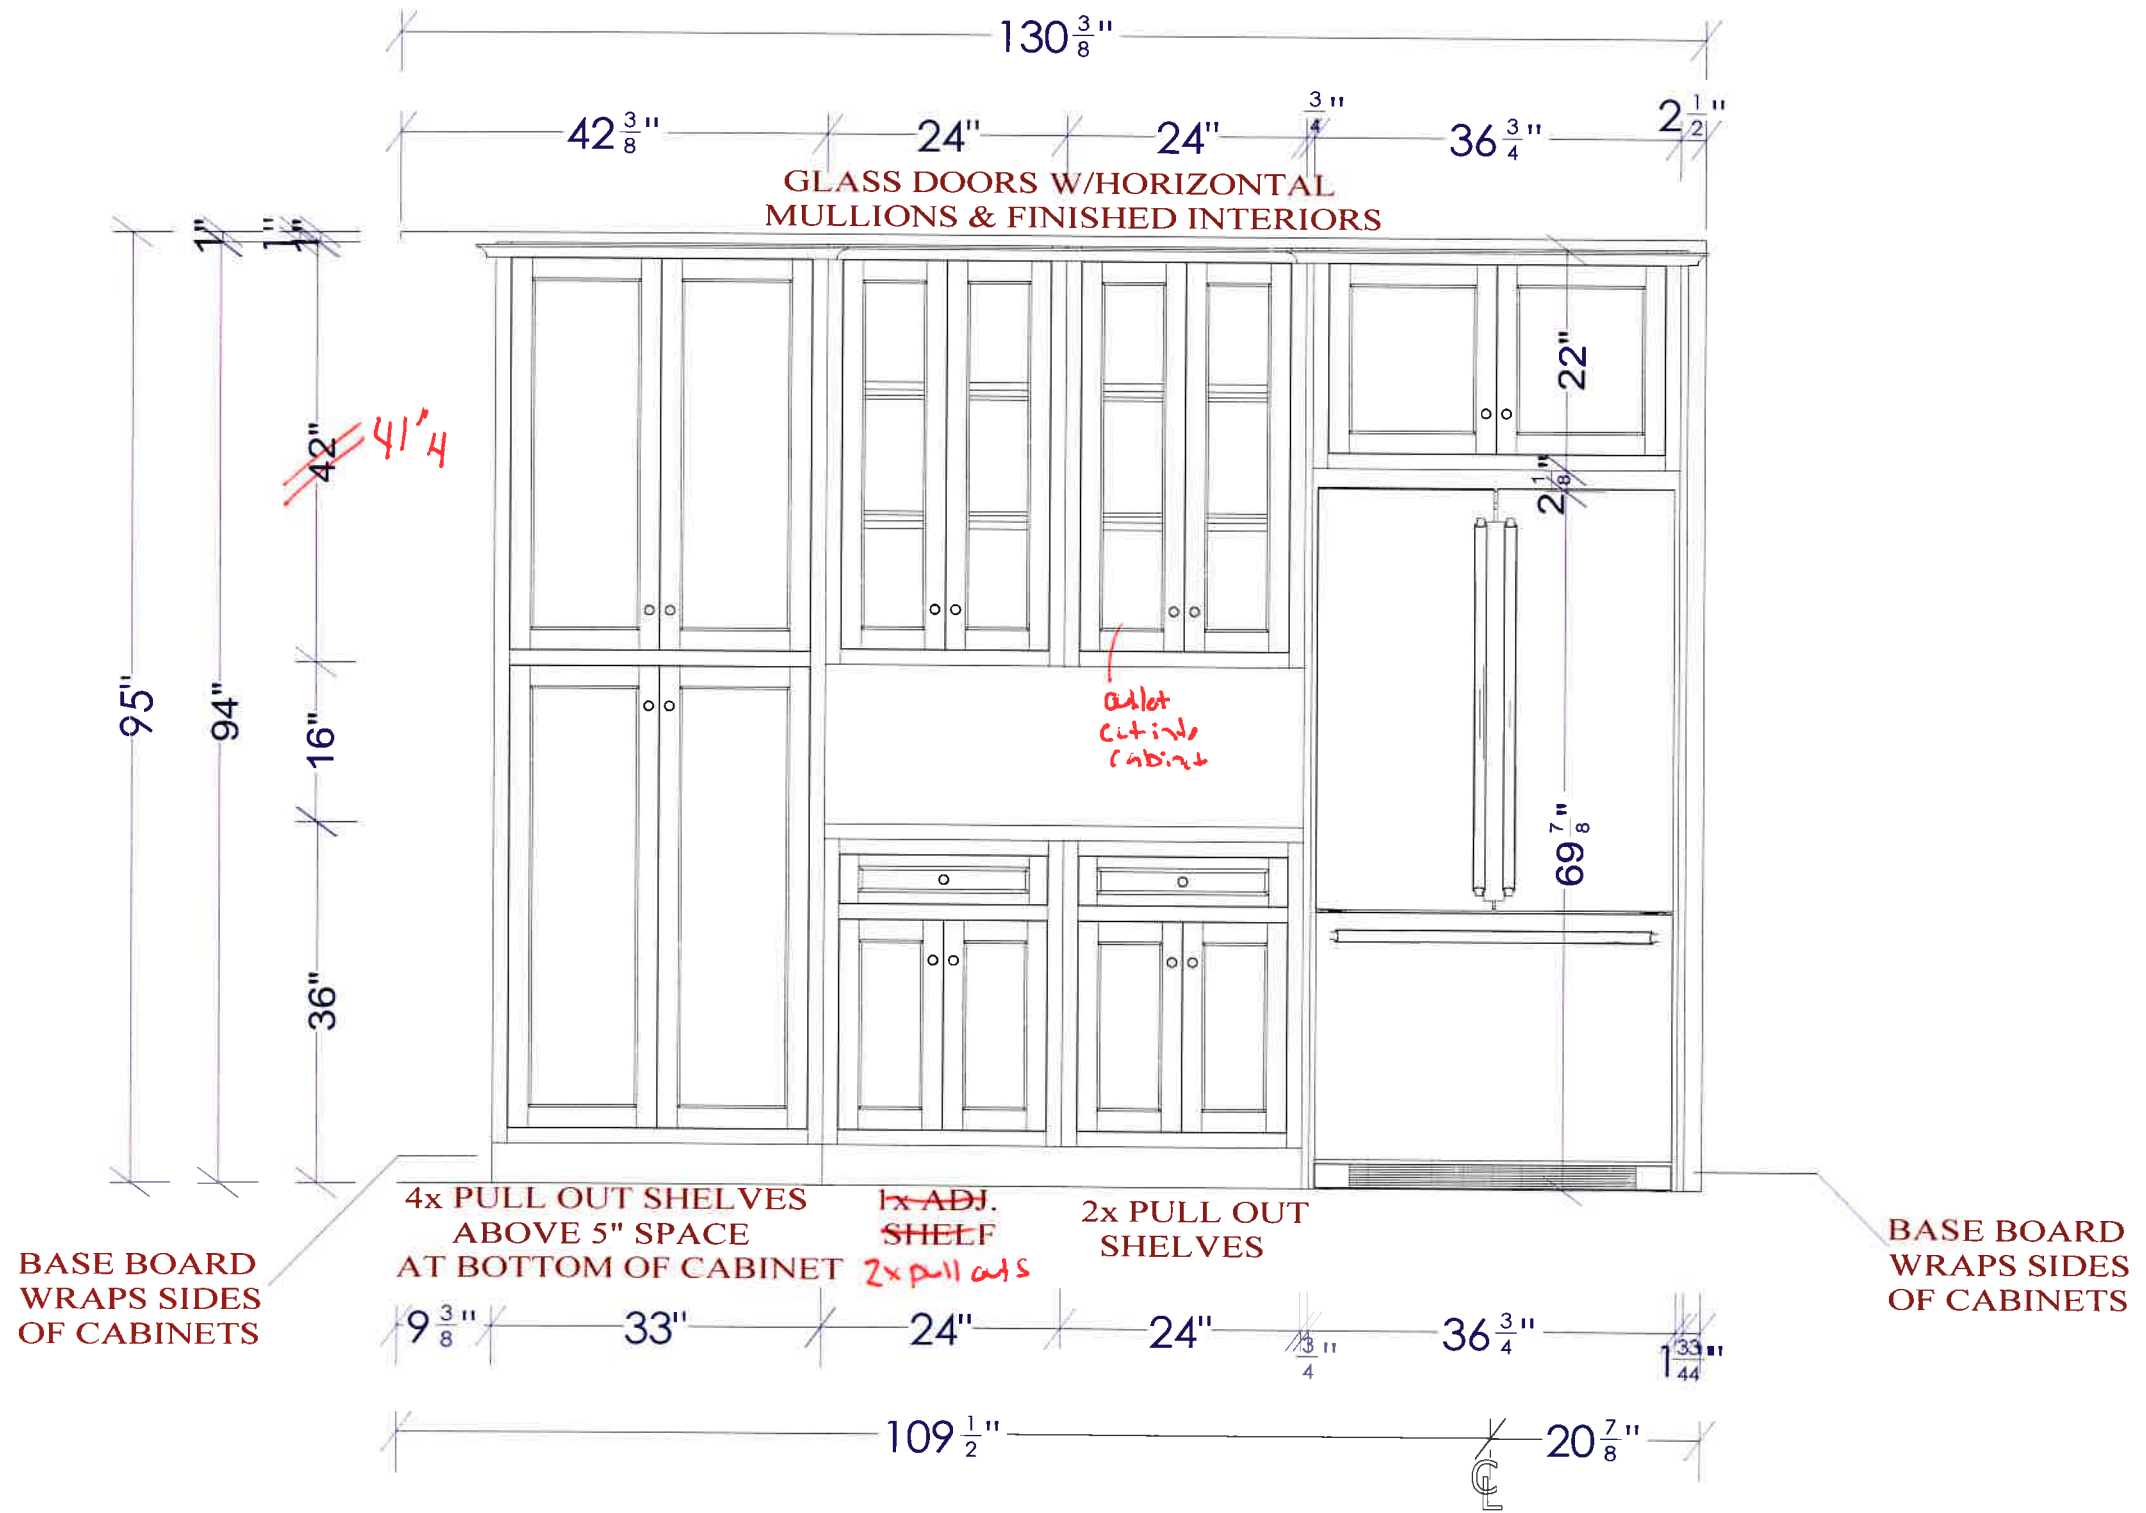

16" H BACKSPLASH DOES NOT MEET BUILDING CODE OR MANUFACTURE SPECIFICATIONS FOR RANGE; BOTH REQUIRE 18"H

x *Jmm*
INITIAL

BASEBOARD TO WRAP ENDS OF CABINET RUN ON BOTH WALLS

x *[Signature]*
2/29/24

[Signature]
2/29/24

X

 2/29/24

X 
2/29/24

x Jim
initial

* 16" H BACK splash
DOES NOT MEET
BUILDING CODE OR
MANUFACTURE SPECIFICATIONS
FOR RANGE; BOTH REQUIRE 18" H *

x [Signature]
2/29/24