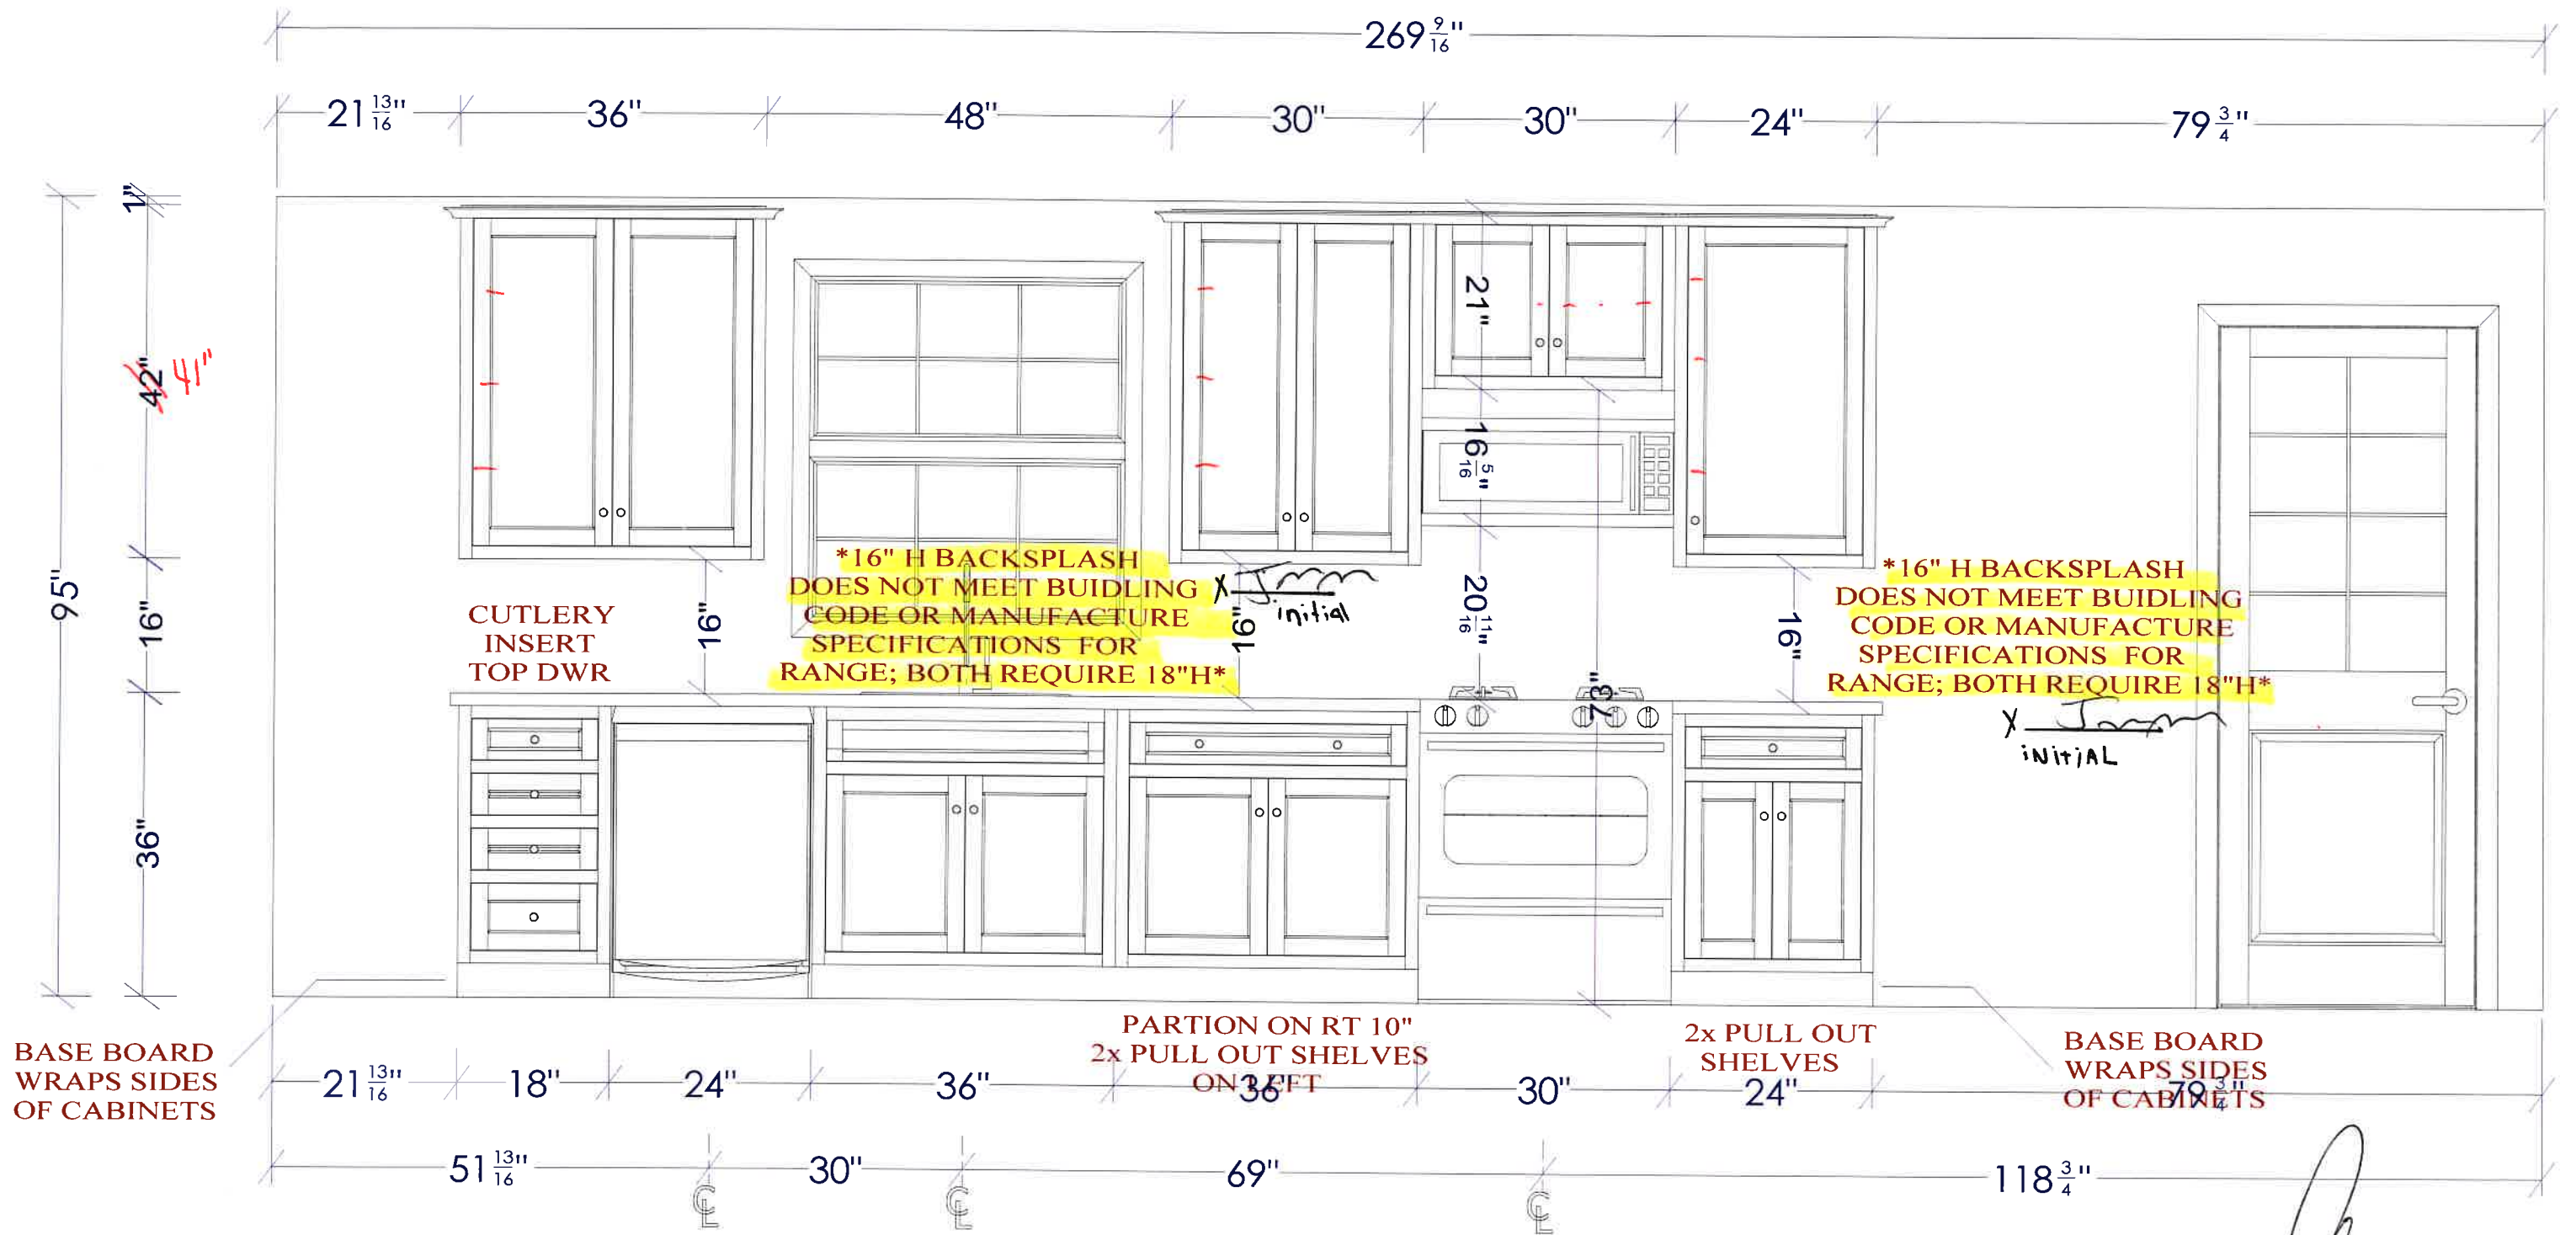

16" H BACKSPLASH DOES NOT MEET BUILDING CODE OR MANUFACTURE SPECIFICATIONS FOR RANGE; BOTH REQUIRE 18"H

x *Jmm*
INITIAL

BASEBOARD TO WRAP ENDS OF CABINET RUN ON BOTH WALLS

x *[Signature]*
2/29/24

[Signature]
2/29/24

X

 2/29/24

X 
2/29/24

x Jim
initial

* 16" H BACK splash
DOES NOT MEET
BUILDING CODE OR
MANUFACTURE SPECIFICATIONS
FOR RANGE; BOTH REQUIRE 18" H *

x [Signature]
2/29/24