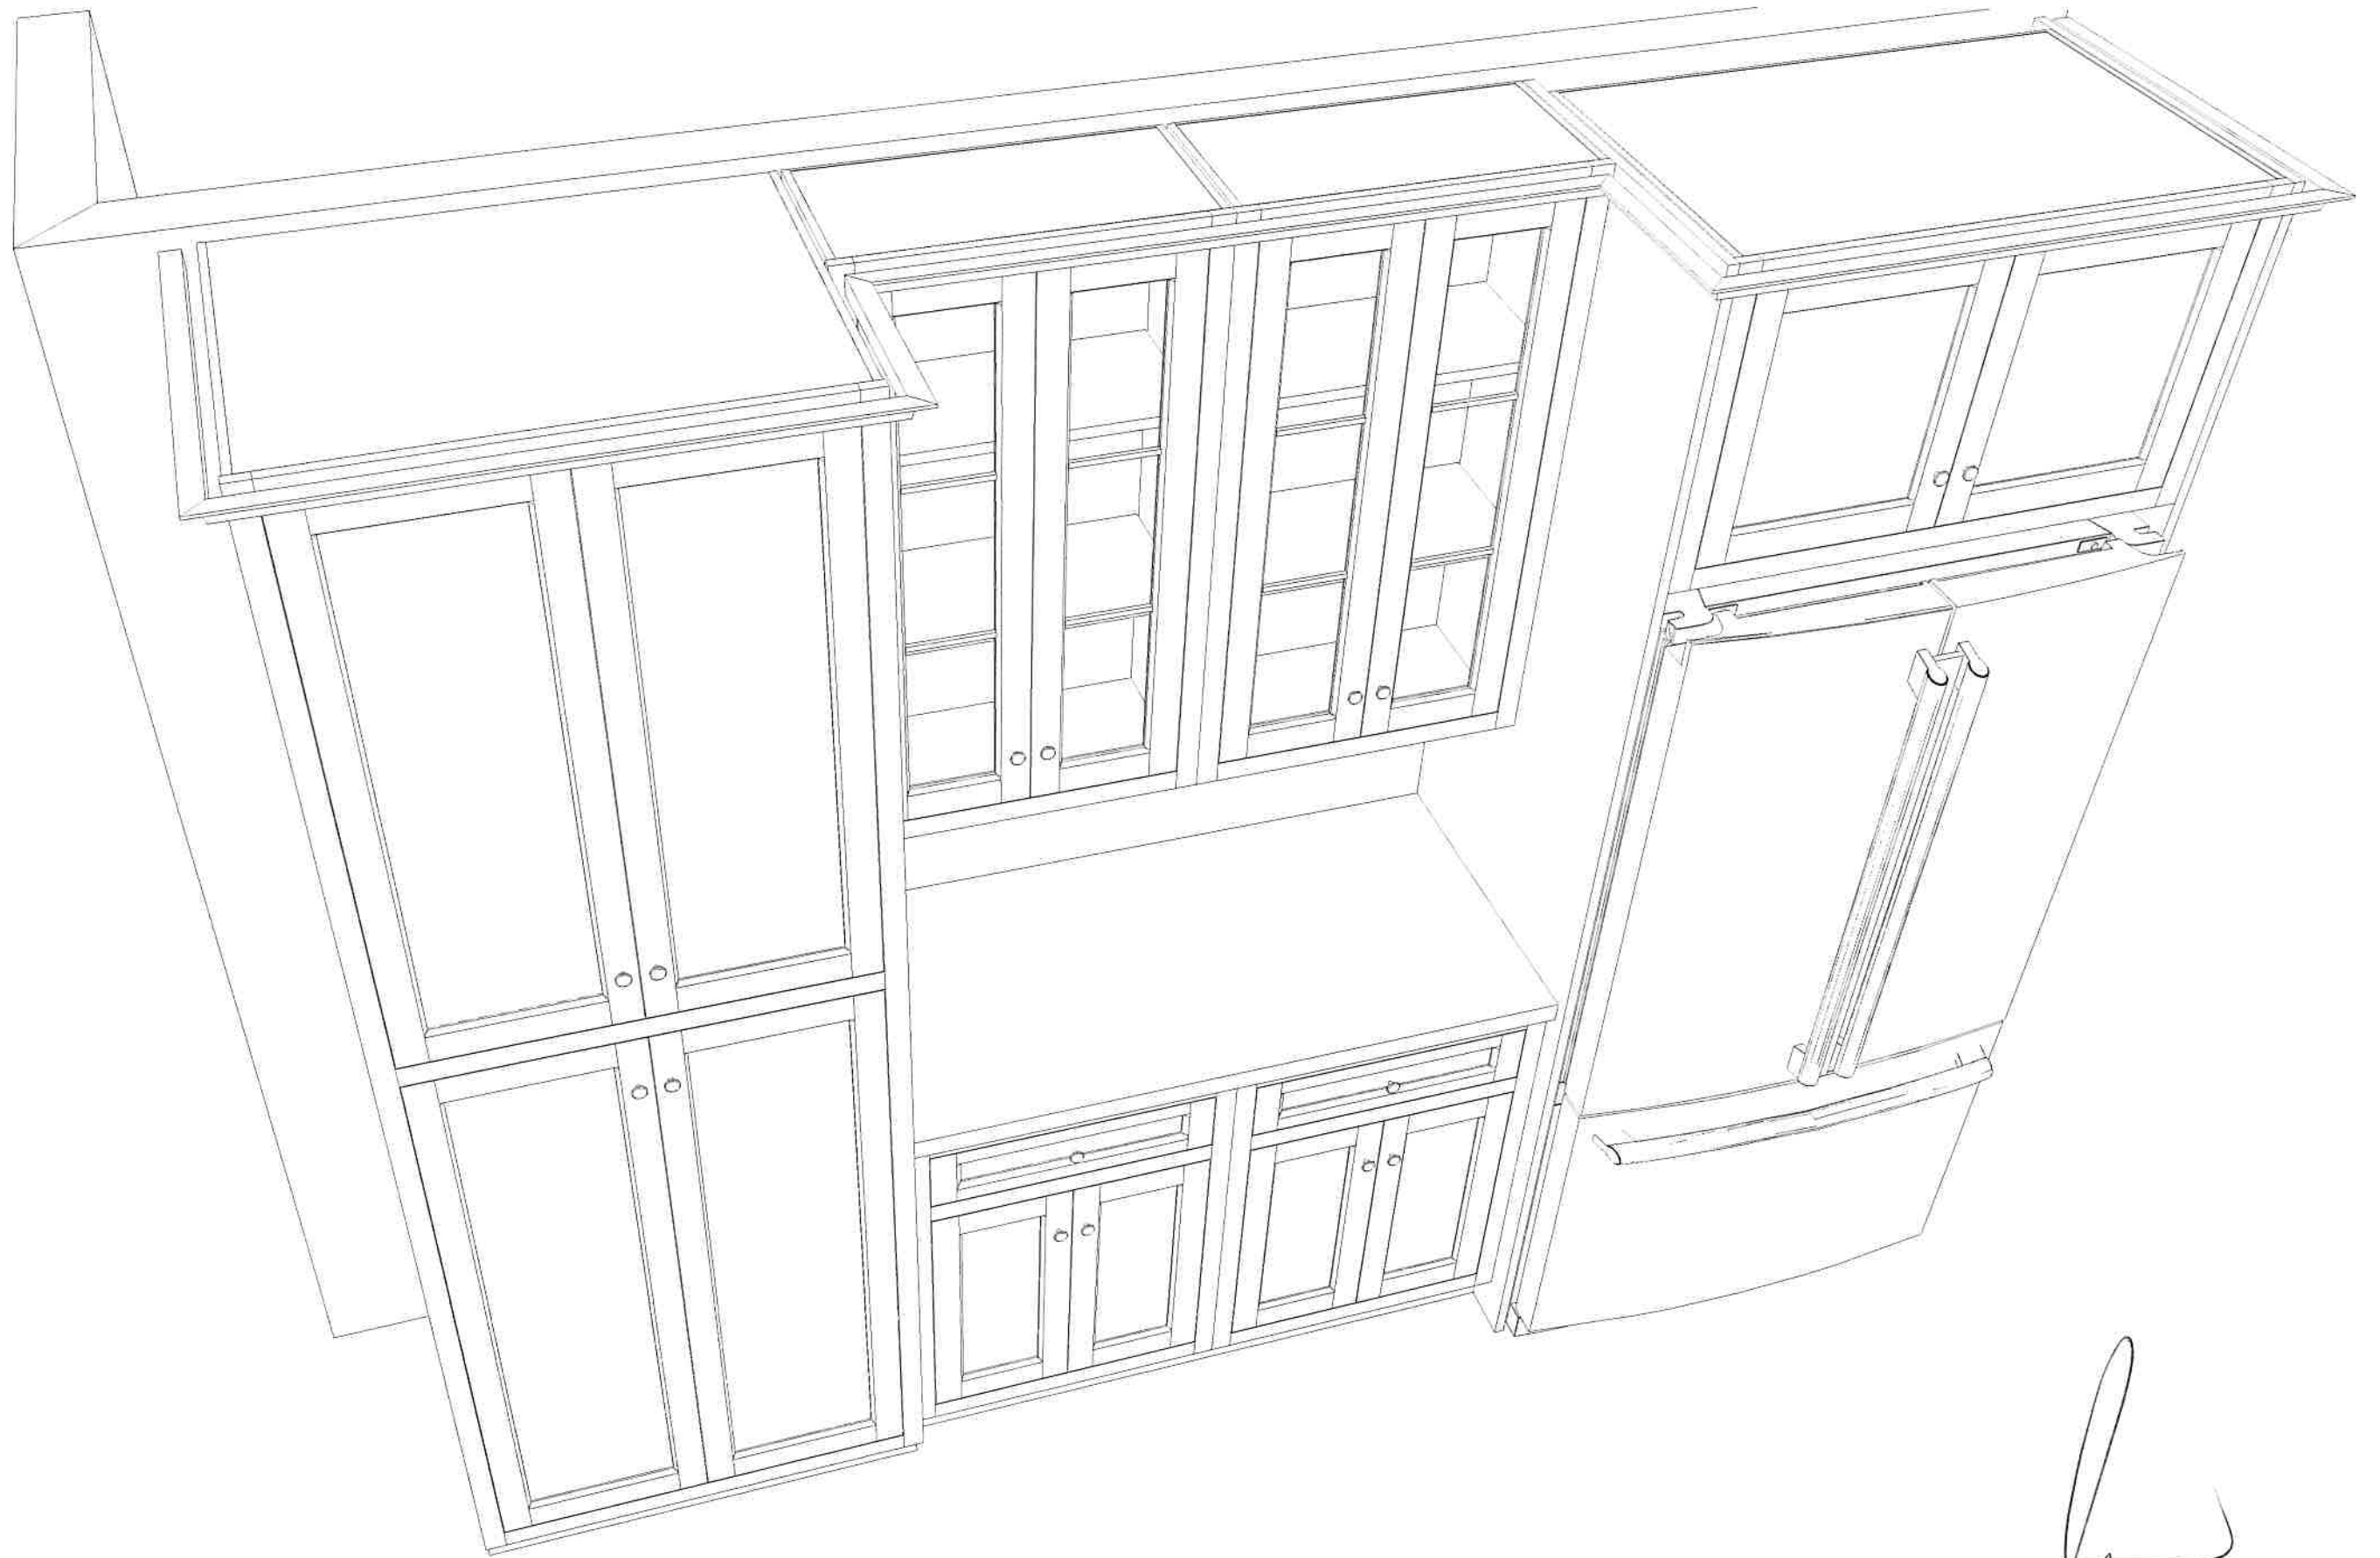

16" H BACKSPLASH DOES NOT MEET BUILDING CODE OR MANUFACTURE SPECIFICATIONS FOR RANGE; BOTH REQUIRE 18"H

x *Jmm*
INITIAL

BASEBOARD TO WRAP ENDS OF CABINET RUN ON BOTH WALLS

x *[Signature]*
2/29/24

[Signature]
2/29/24

X

 2/29/24

X 
2/29/24

x Jim
initial

* 16" H BACK splash
DOES NOT MEET
BUILDING CODE OR
MANUFACTURE SPECIFICATIONS
FOR RANGE; BOTH REQUIRE 18" H *

x [Signature]
2/29/24