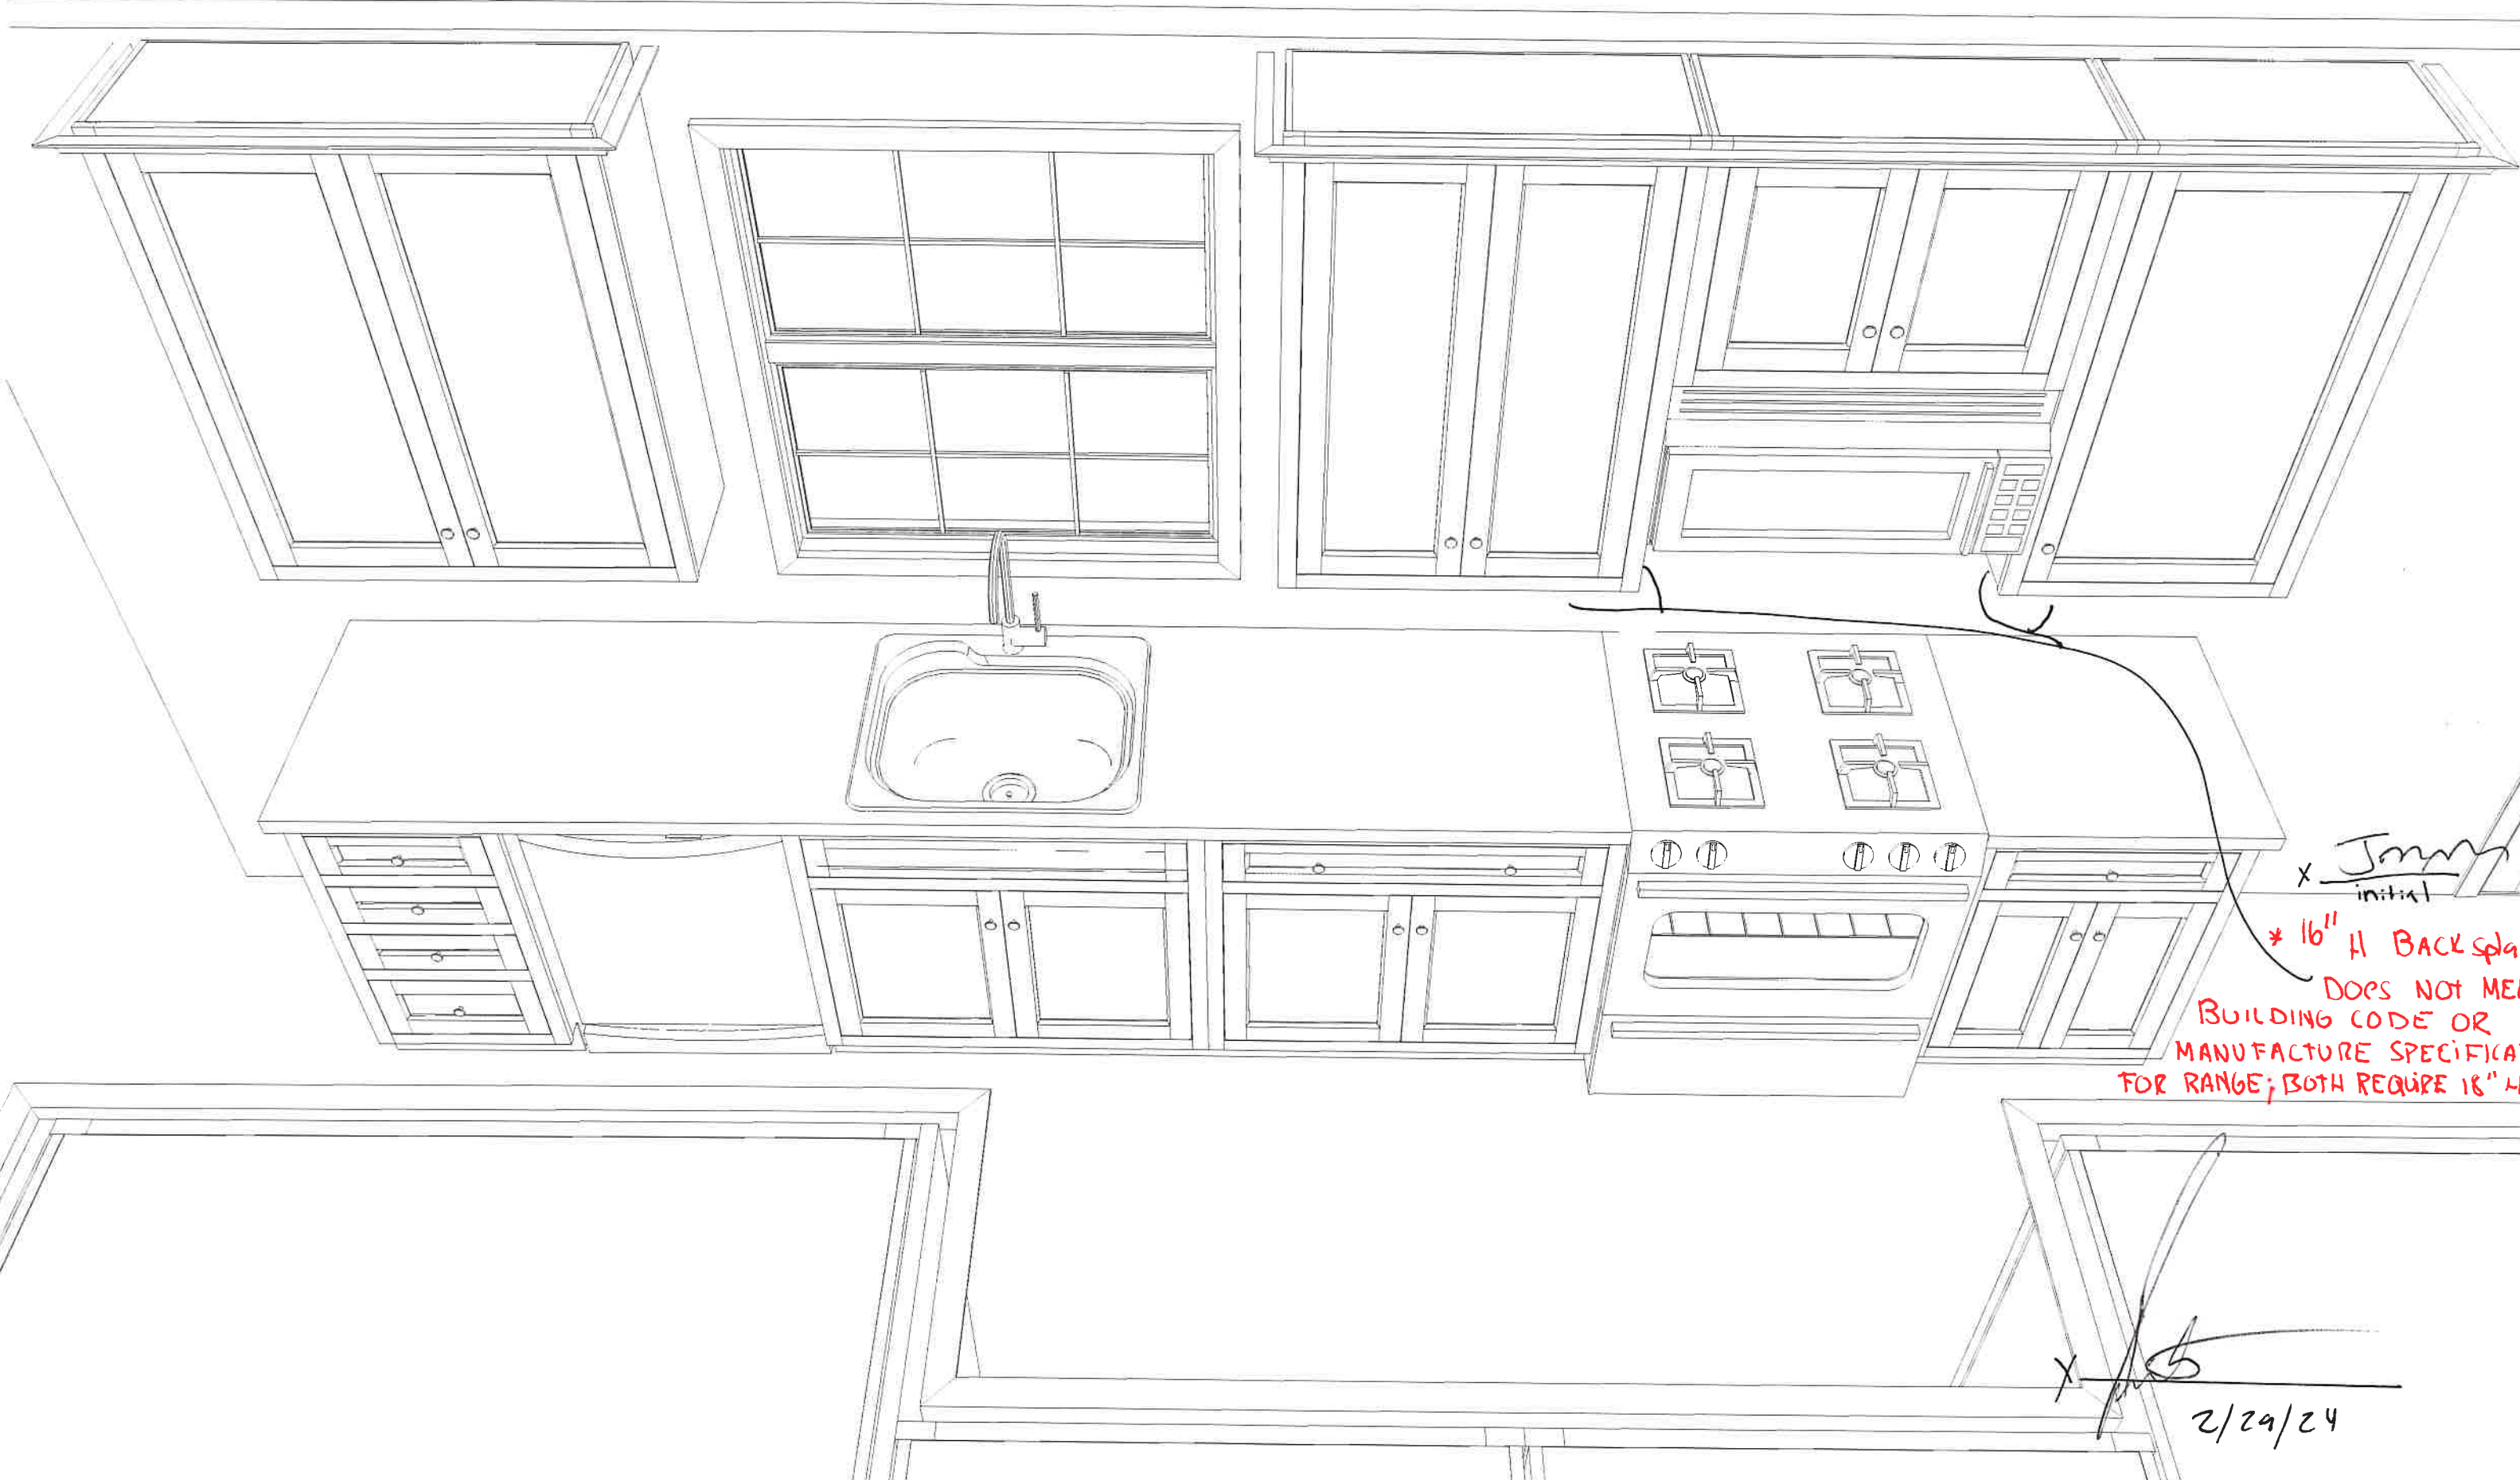

16" H BACKSPLASH DOES NOT MEET BUILDING CODE OR MANUFACTURE SPECIFICATIONS FOR RANGE; BOTH REQUIRE 18"H

x *Jmm*
INITIAL

BASEBOARD TO WRAP ENDS OF CABINET RUN ON BOTH WALLS

x *[Signature]*
2/29/24

[Signature]
2/29/24

X

 2/29/24

X 
2/29/24

x Jim
initial

* 16" H BACK splash
DOES NOT MEET
BUILDING CODE OR
MANUFACTURE SPECIFICATIONS
FOR RANGE; BOTH REQUIRE 18" H *

x [Signature]
2/29/24